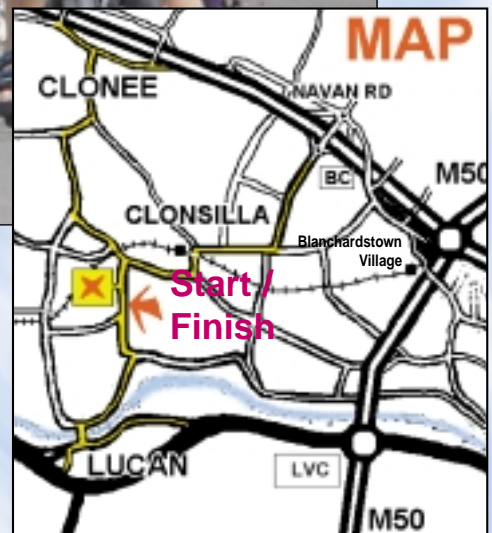

CYCLE WAYS CHARITY CYCLE

55Km or 135Km Route

Supported by

IRISH FERRIES

How good are we? Ask any of our passengers.

www.irishferries.com

Sunday 24th June 2001

Westmanstown Sports Centre

Clonsilla, Dublin 15

(1 mile from Railway Station)

Sign On: 9.00am - 11.00am

Entry Fee: £15.00

Family: £25.00

All entrants will receive an Irish Ferries Discount Voucher
PLUS entry into Participants Draw for Super Prizes -
including a Family Trip to Britain with Irish Ferries

Free Refreshments on Route and at Finish

More Information Contact:

Brian Connaughton or Philip Cassidy at Cycle Ways, Parnell St, Dublin 1

Tel: 01 8734748 / 8724636 Fax: 01 8729462

All proceeds to Arc & NCBI

ARC Trust
ARC House

Cancer Support Centre,
Eccles Street, Dublin.

National Council for the
Blind of Ireland