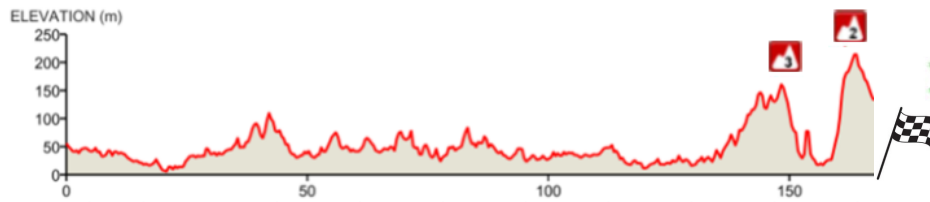

# RAS TAILTEANN

RÁS  
TAILTEANN  
2022

RACE ROUTE

15th - 19th June 2022

STAGE 3: NEWCASTLEWEST (Transfer) - LISDOONVARNA  
FRIDAY 17th JUNE  
DISTANCE: 172 KMS