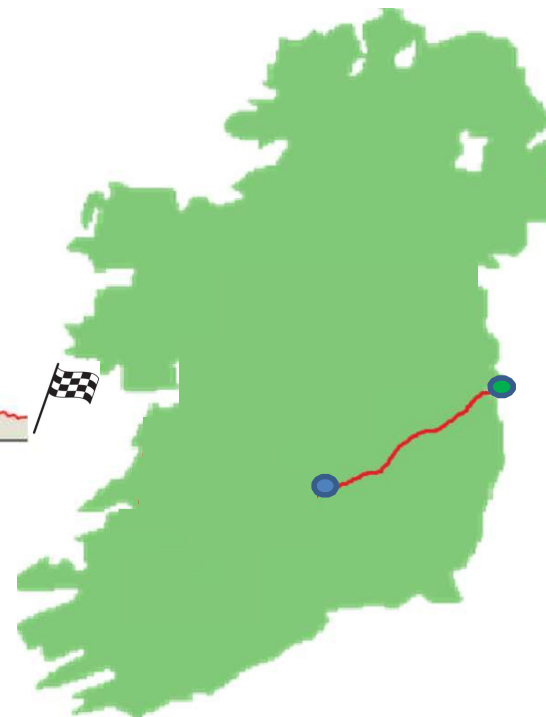

# RAS TAILTEANN

RÁS  
TAILTEANN  
2022

RACE ROUTE

15th - 19th June 2022

STAGE 1: DUBLIN - HORSE AND JOCKEY  
WEDNESDAY 15th JUNE  
DISTANCE: 140 KMS

# RAS TAILTEANN

RÁS  
TAILTEANN  
2022

RACE ROUTE

15th - 19th June 2022

STAGE 2: HORSE AND JOCKEY - CASTLEISLAND  
THURSDAY 16th JUNE  
DISTANCE: 154 KMS

# RAS TAILTEANN

RÁS  
TAILTEANN  
2022

RACE ROUTE

15th - 19th June 2022

STAGE 3: NEWCASTLEWEST (Transfer) - LISDOONVARNA  
FRIDAY 17th JUNE  
DISTANCE: 172 KMS

# RAS TAILTEANN

RÁS  
TAILTEANN  
2022

RACE ROUTE

15th - 19th June 2022

STAGE 5: KINNEGAD (Transfer) - BLACKROCK  
SUNDAY 14th JUNE  
DISTANCE: 135 KMS