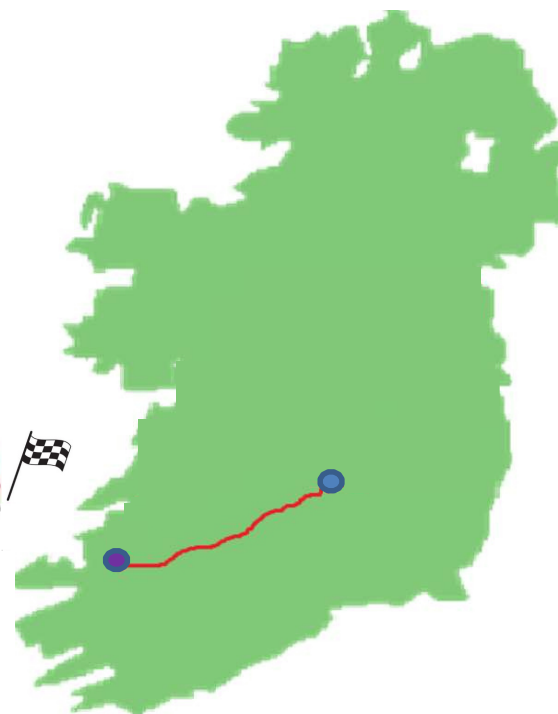

# RAS TAILTEANN

RÁS  
TAILTEANN  
2022

RACE ROUTE

15th - 19th June 2022

STAGE 1: DUBLIN - HORSE AND JOCKEY  
WEDNESDAY 15th JUNE  
DISTANCE: 140 KMS

# RAS TAILTEANN

RÁS  
TAILTEANN  
2022

RACE ROUTE

15th - 19th June 2022

STAGE 2: HORSE AND JOCKEY - CASTLEISLAND  
THURSDAY 16th JUNE  
DISTANCE: 154 KMS

# RAS TAILTEANN

RÁS  
TAILTEANN  
2022

RACE ROUTE

15th - 19th June 2022

STAGE 3: NEWCASTLEWEST (Transfer) - LISDOONVARNA  
FRIDAY 17th JUNE  
DISTANCE: 172 KMS

# RAS TAILTEANN

RÁS  
TAILTEANN  
2022

RACE ROUTE

15th - 19th June 2022

STAGE 4: LISDOONVARNA - KILBEGGAN  
SATURDAY 13th JUNE  
DISTANCE: 154 KMS